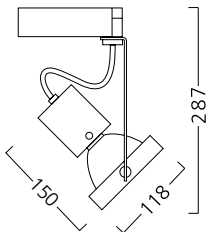

ACCESSORIES

Description	
Spot reflector CMI-T 22°	3004790
Sunfilter	3006890
Meat filter	3004904

large
HIT/CMI-T
double insulation,
earth contact
provided for
EMC filter.