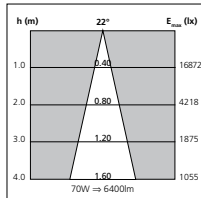

- AREAS WHERE HIGH ILLUMINANCE LEVELS ARE REQUIRED

- Slim and contemporary design
- Electronic gear included
- In white, silver and black
- In beam 40° and 22°

HIT 70W 40°

HIT 70W 22°

CMI-T

GIRO LARGE

Light Source	Colour	LS3
HIT/CMI-T 35W G12	White	3070900
	Matt Silver	3070902
	Black	3070901
HIT/CMI-T 70W G12	White	3070950
	Matt Silver	3070952
	Black	3070951