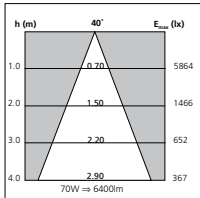

- AREAS WHERE HIGH ILLUMINANCE LEVELS ARE REQUIRED

- Slim and contemporary design
- Electronic gear included
- In white, silver and black
- In beam 40° and 22°

HIT 70W 40°

HIT 70W 22°

CMI-T

GIRO LARGE

Light Source	Colour	LS3
HIT/CMI-T 35W G12	White	3070900
	Matt Silver	3070902
	Black	3070901
HIT/CMI-T 70W G12	White	3070950
	Matt Silver	3070952
	Black	3070951