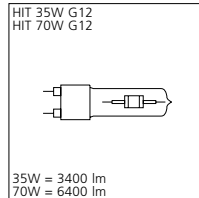

- AREAS WHERE HIGH ILLUMINANCE LEVELS ARE REQUIRED

- Slim and contemporary design
- Electronic gear included
- In white, silver and black
- In beam 40° and 22°

HIT 70W 40°

HIT 70W 22°

CMI-T

GIRO LARGE

Light Source	Colour	LS3
HIT/CMI-T 35W G12	White	3070900
	Matt Silver	3070902
	Black	3070901
HIT/CMI-T 70W G12	White	3070950
	Matt Silver	3070952
	Black	3070951