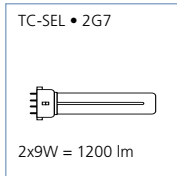

Giotto

trend / deco

- Compact circular ceiling or wall mounted fixture
- Choice of white or silver deco trim finishes
- Magnetic or HF gear
- Robust, impact resistant
- For energy saving compact fluorescent lamps: TC-S 2X9W or TC-D 2x18W