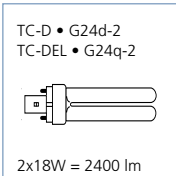

Giotto

trend / deco

- Compact circular ceiling or wall mounted fixture
- Choice of white or silver deco trim finishes
- Magnetic or HF gear
- Robust, impact resistant
- For energy saving compact fluorescent lamps: TC-S 2X9W or TC-D 2x18W