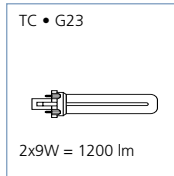

Giotto

trend / deco

- Compact circular ceiling or wall mounted fixture
- Choice of white or silver deco trim finishes
- Magnetic or HF gear
- Robust, impact resistant
- For energy saving compact fluorescent lamps: TC-S 2X9W or TC-D 2x18W