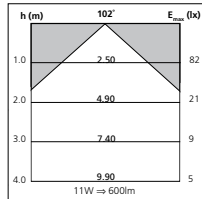

Lumiance Inset Trend

75 Swing CFL

- OFFICES AND PUBLIC BUILDINGS
- GALLERIES AND MUSEUMS
- RESTAURANTS AND BARS
- SHOPS

- Very compact dimensions
- Immediate light
- Average rated life 6,000 hrs = 6 yrs (3 hours daily)
- GU10 base

7W

11W

Mini Lynx

INSET TREND 75 SWING CFL

Light Source	White	Brushed Alu
Mini Lynx 11W GU10 840	3073680	3073682
Mini Lynx 11W GU10 827	3073681	3073683