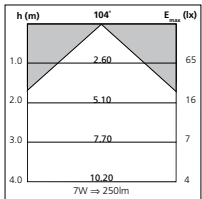

Lumiance Inset Trend

75 Swing CFL

- OFFICES AND PUBLIC BUILDINGS
- GALLERIES AND MUSEUMS
- RESTAURANTS AND BARS
- SHOPS

- Very compact dimensions
- Immediate light
- Average rated life 6,000 hrs = 6 yrs (3 hours daily)
- GU10 base

7W

11W

Mini Lynx

INSET TREND 75 SWING CFL

Light Source	White	Brushed Alu
Mini Lynx 11W GU10 840	3073680	3073682
Mini Lynx 11W GU10 827	3073681	3073683