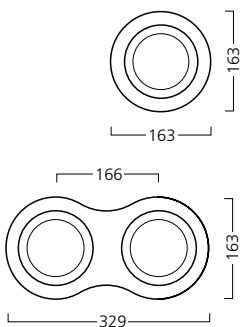

SA111

HIT-CE

CMI-T

BULLET RECESSED

Light Source	White	Silver	Chrome
HIT 70W G12	3088900	3088901	3088902
QR-LP111 100W G53	3088950	3088951	3088952

Bullet recessed

Bullet recessed in Motto ceiling plate duo

Motto ceiling plate mono
cut out: \varnothing 144mm
minimum recess dimensions:
400x400x100mm (QR-LP111)

Motto ceiling plate duo
cut out: 2x \varnothing 144mm
minimum recess dimensions:
600x600x250mm

Bullet Recessed
in Motto ceiling
plate mono

Europe

Austria

Vienna
Tel. +43 (0)1617 4507 22
Fax. +43 (0)1617 4507 23
info.at@havells-sylvania.com