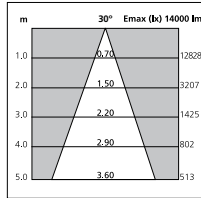

SA111

HIT-CE

CMI-T

BULLET RECESSED

Light Source	White	Silver	Chrome
HIT 70W G12	3088900	3088901	3088902
QR-LP111 100W G53	3088950	3088951	3088952

Bullet recessed

Bullet recessed in Motto ceiling plate duo

Motto ceiling plate mono
cut out: \varnothing 144mm
minimum recess dimensions:
400x400x100mm (QR-LP111)