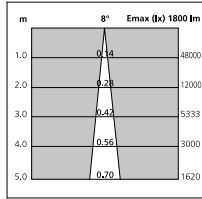

SA111

HIT-CE

CMI-T

BULLET RECESSED

Light Source	White	Silver	Chrome
HIT 70W G12	3088900	3088901	3088902
QR-LP111 100W G53	3088950	3088951	3088952

Bullet recessed

Bullet recessed in Motto ceiling plate duo

Motto ceiling plate mono
cut out: \varnothing 144mm
minimum recess dimensions:
400x400x100mm (QR-LP111)