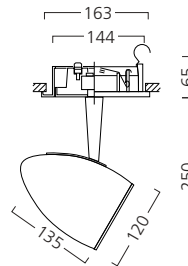

SA111

HIT-CE

CMI-T

BULLET RECESSED

Light Source	White	Silver	Chrome
HIT 70W G12	3088900	3088901	3088902
QR-LP111 100W G53	3088950	3088951	3088952

Bullet recessed

Bullet recessed in Motto ceiling plate duo

Motto ceiling plate mono
cut out: \varnothing 144mm
minimum recess dimensions:
400x400x100mm (QR-LP111)

Motto ceiling plate duo
cut out: 2x \varnothing 144mm
minimum recess dimensions:
600x600x250mm

Bullet Recessed
in Motto ceiling
plate mono

Europe

Austria

Vienna
Tel. +43 (0)1617 4507 22
Fax. +43 (0)1617 4507 23
info.at@havells-sylvania.com