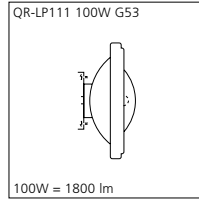

SA111

HIT-CE

CMI-T

BULLET RECESSED

Light Source	White	Silver	Chrome
HIT 70W G12	3088900	3088901	3088902
QR-LP111 100W G53	3088950	3088951	3088952

Bullet recessed

Bullet recessed in Motto ceiling plate duo

Motto ceiling plate mono
cut out: \varnothing 144mm
minimum recess dimensions:
400x400x100mm (QR-LP111)