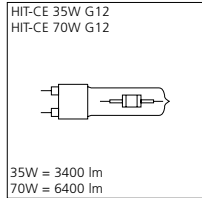

SA111

HIT-CE

CMI-T

BULLET RECESSED

Light Source	White	Silver	Chrome
HIT 70W G12	3088900	3088901	3088902
QR-LP111 100W G53	3088950	3088951	3088952

Bullet recessed

Bullet recessed in Motto ceiling plate duo

Motto ceiling plate mono
cut out: \varnothing 144mm
minimum recess dimensions:
400x400x100mm (QR-LP111)