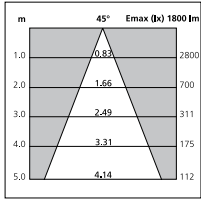

QR-LP111 100W